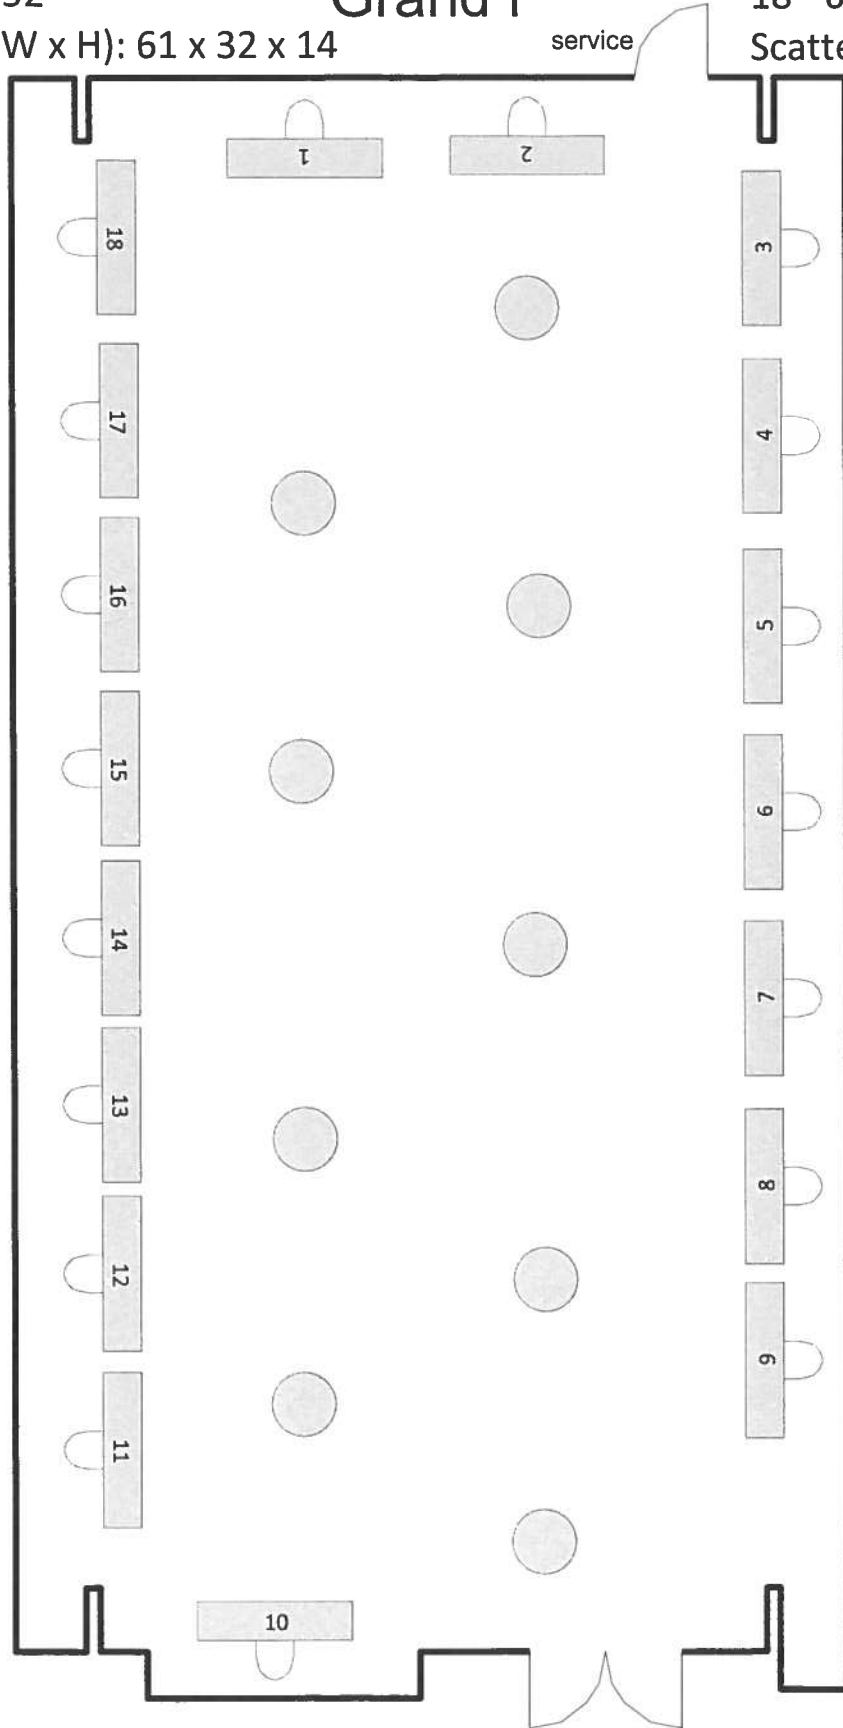

Room Setup for AHECTA Annual Meeting 2017

Square Feet: 1,952

Dimensions (L x W x H): 61 x 32 x 14

Grand F

18 - 6' Table Tops

Scattered Cocktail Rounds

Entrance to Meeting Room

Foyer Area Outside of Meeting Room can be Utilized